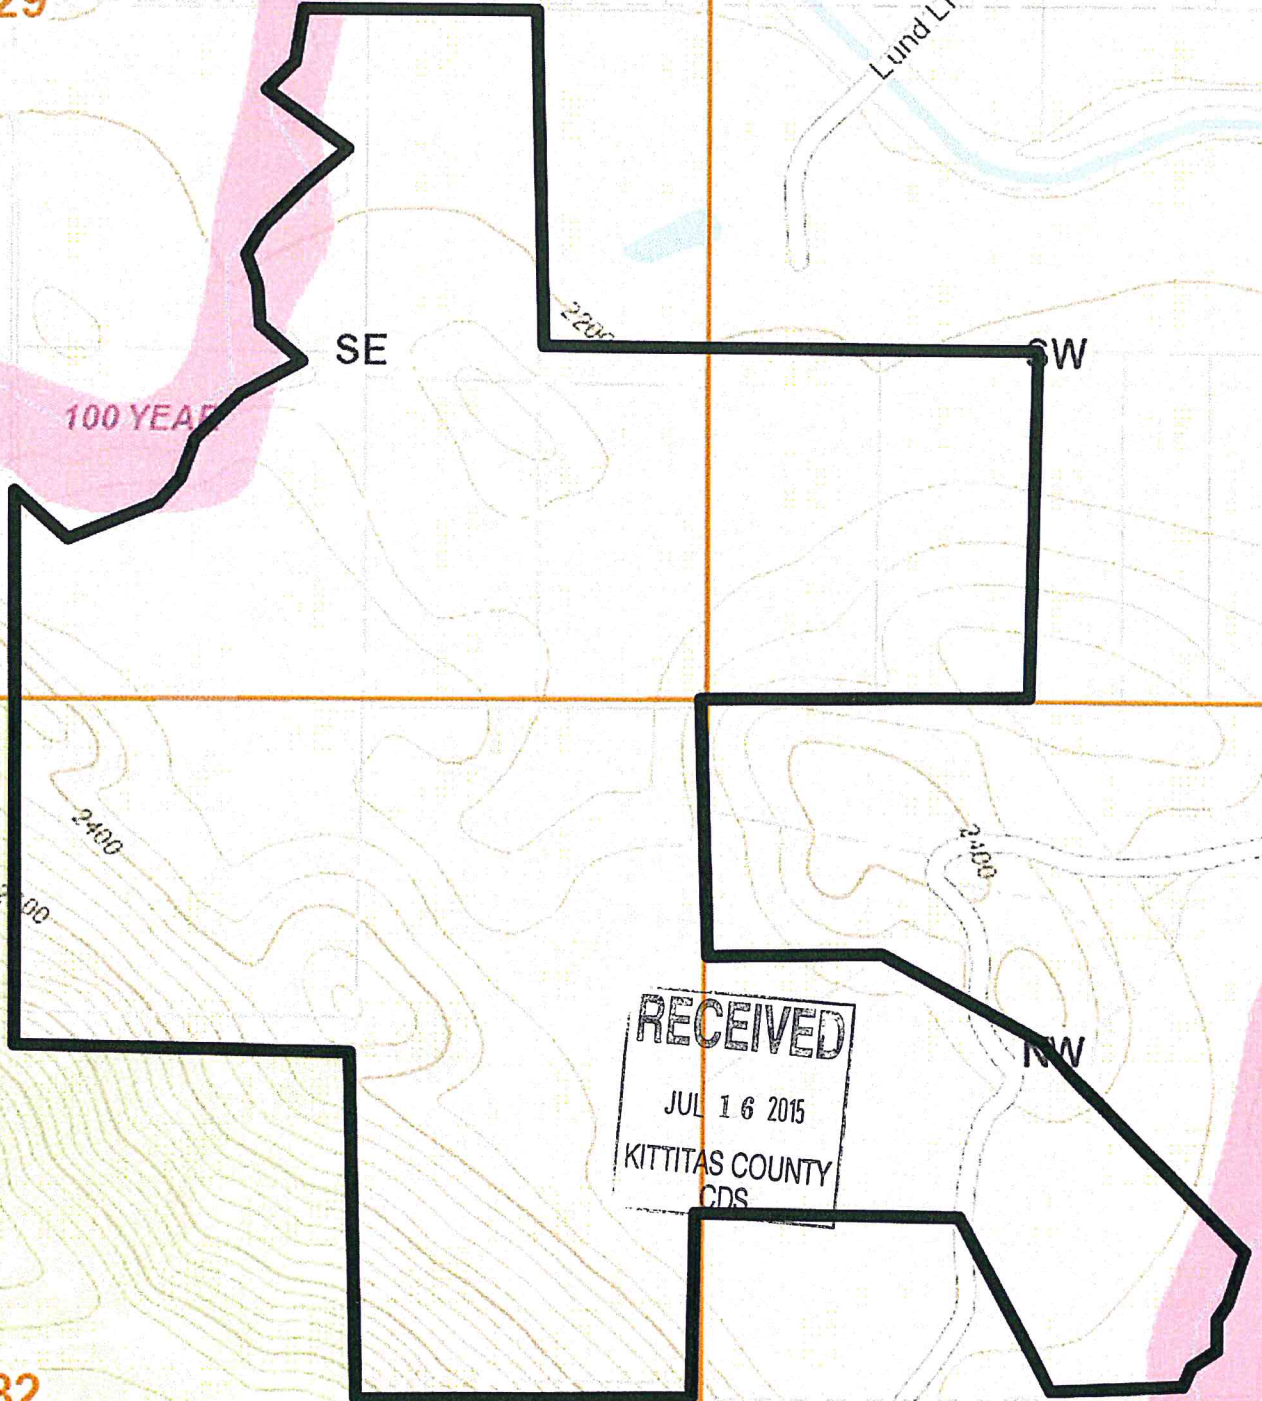

Topographic Map

29

RECEIVED
JUL 16 2015
KITITAS COUNTY
CDS

32

Big Creek Trails